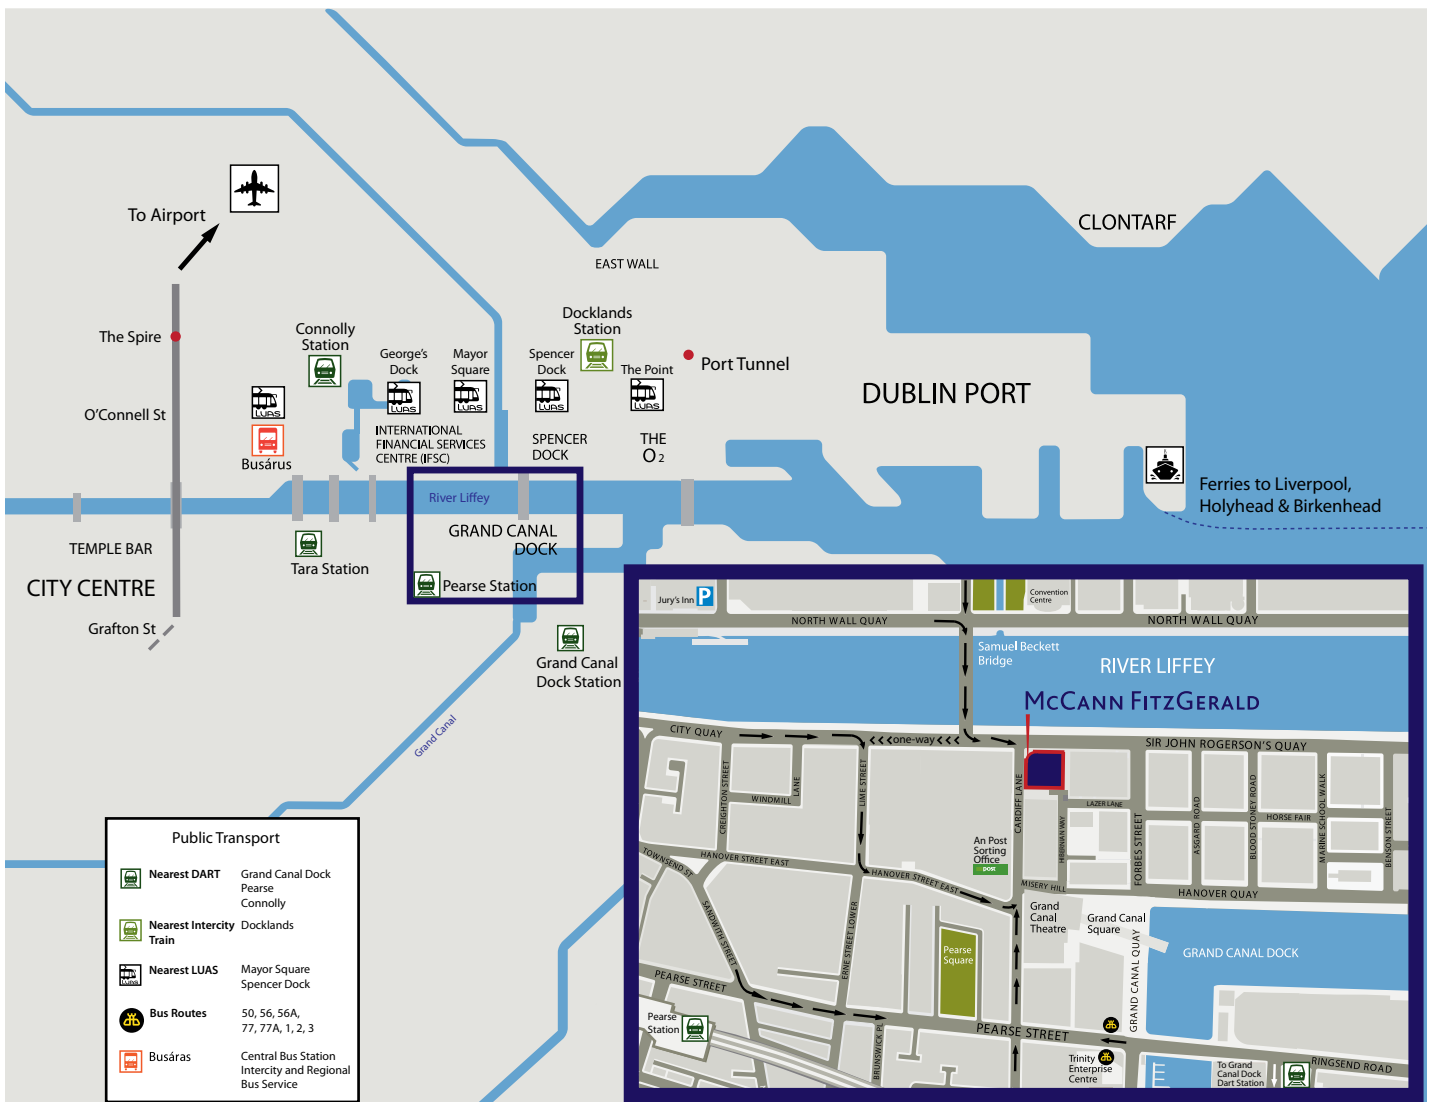

MCCANN FITZGERALD

Principal Office

Riverside One
 Sir John Rogerson's Quay
 Dublin 2

Tel: +353-1-829 0000

Fax: +353-1-829 0010

Public Transport	
	Nearest DART: Grand Canal Dock, Pearse, Connolly
	Nearest Intercity Train: Docklands
	Nearest LUAS: Mayor Square, Spencer Dock
	Bus Routes: 50, 56, 56A, 77, 77A, 1, 2, 3
	Busáras: Central Bus Station, Intercity and Regional Bus Service